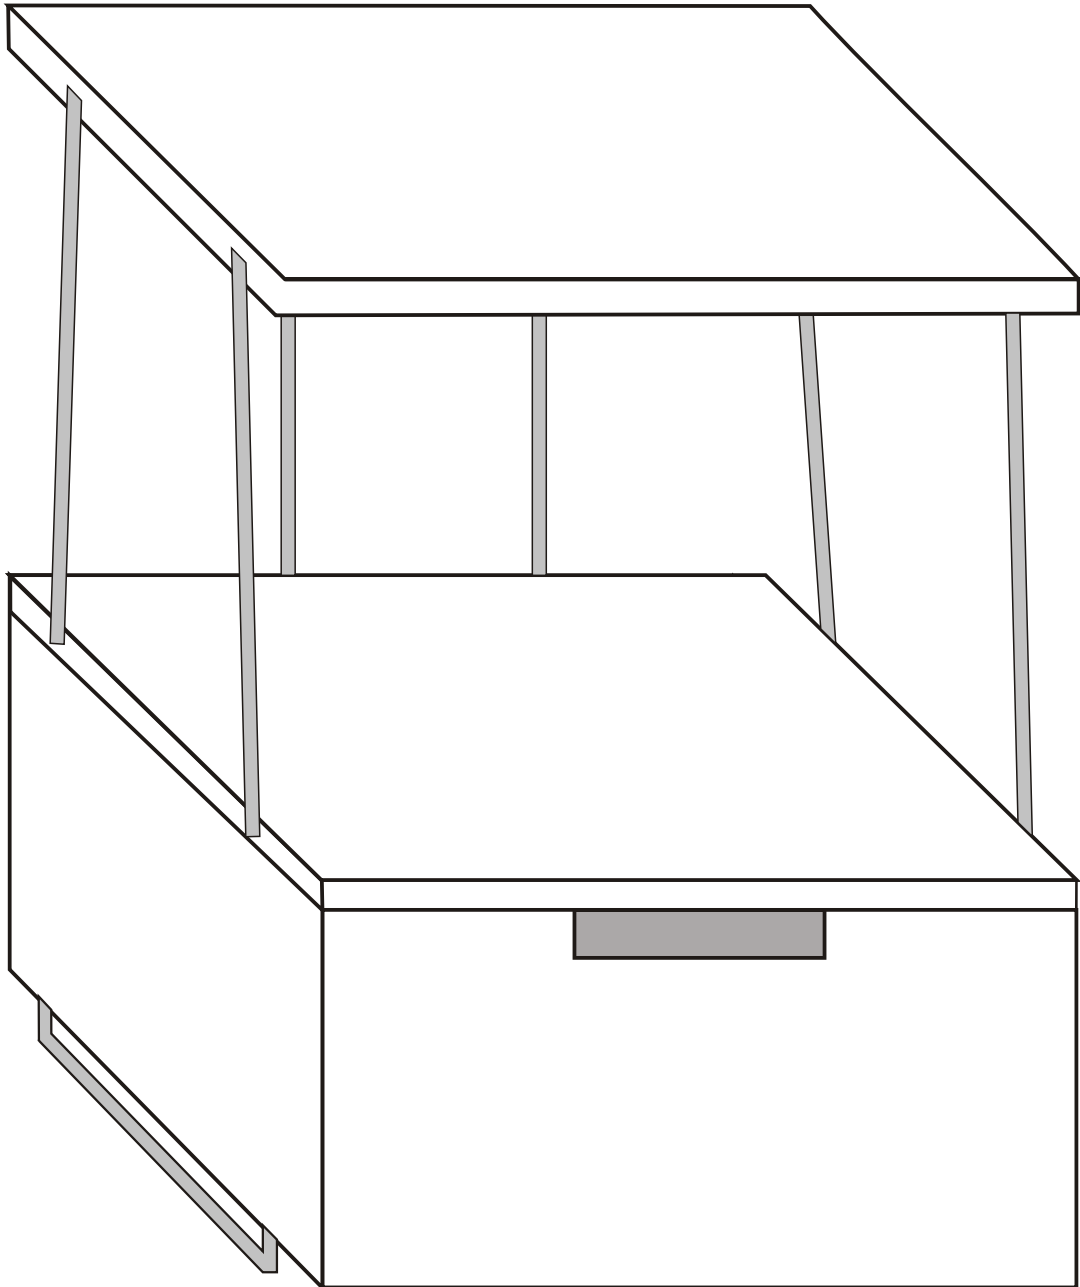

TEKOBA

Assembly Manual

KALUNE DESIGN
furniture

TEKOBA

ATTENTION !!

Minifix is the main connection material used in Decortile products ,
Before starting assembly , Please check the drawings below

Accessory List

A1 Minifix  12X	A2 Minifix  12X	A3  12X	C7  2X
B15  1X	N20  10X		C8  2X
 8X			

General View

2

4

B15

8

9