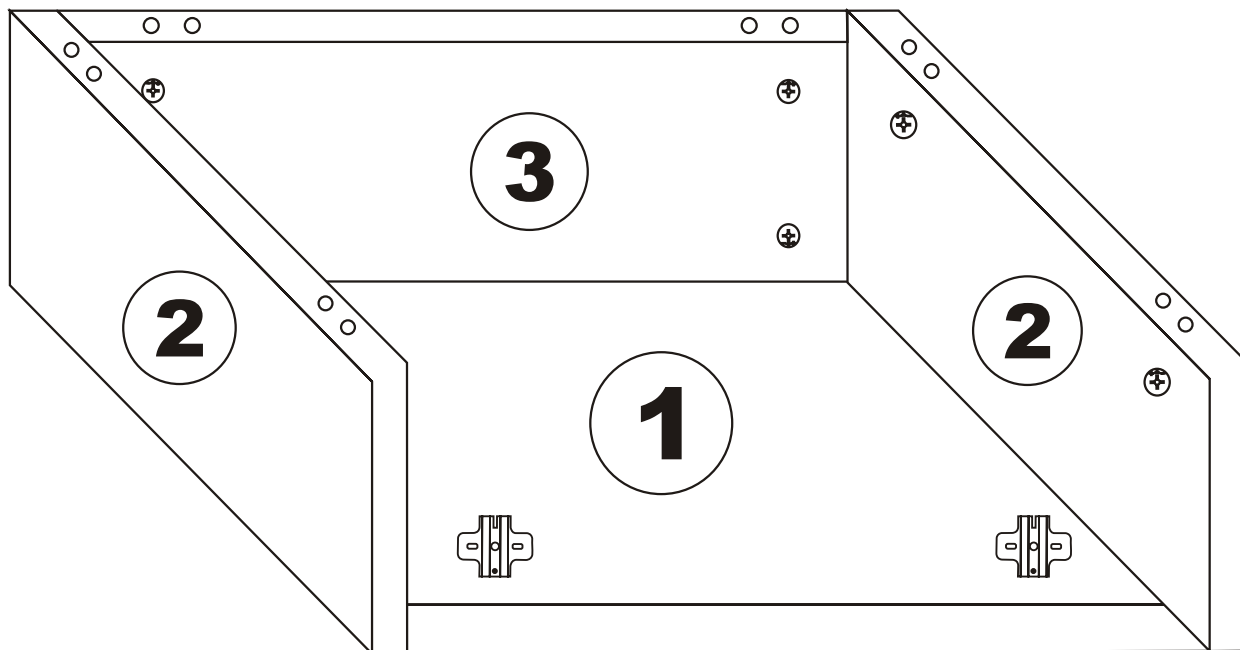

TEKOBA

Assembly Manual

KALUNE DESIGN
furniture

TEKOBA

ATTENTION !!

Minifix is the main connection material used in Decortile products ,
Before starting assembly , Please check the drawings below

Accessory List

A1 Minifix  12X	A2 Minifix  12X	A3  12X	C7  2X
B15  1X	N20  10X		C8  2X
 8X			

General View

2

4

B15

8

9