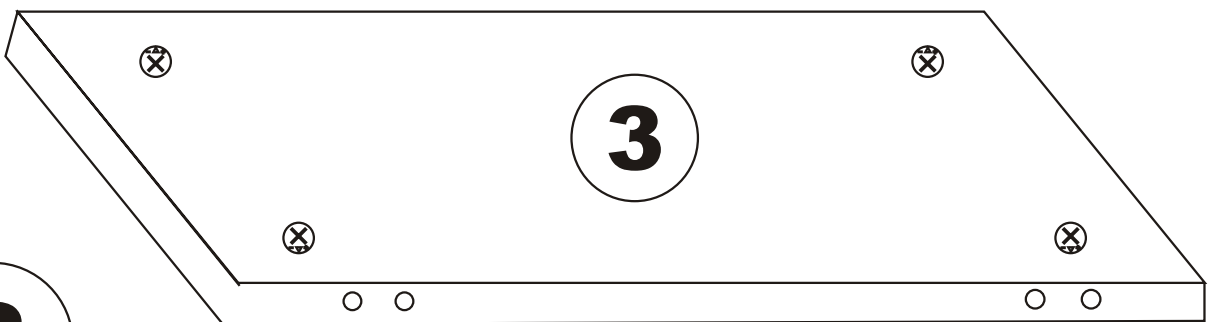

TEKOBA

Assembly Manual

KALUNE DESIGN
furniture

TEKOBA

ATTENTION !!

Minifix is the main connection material used in Decortile products ,
Before starting assembly , Please check the drawings below

Accessory List

A1 Minifix  12X	A2 Minifix  12X	A3  12X	C7  2X
B15  1X	N20  10X		C8  2X
 8X			

General View

2

4

B15

8

9