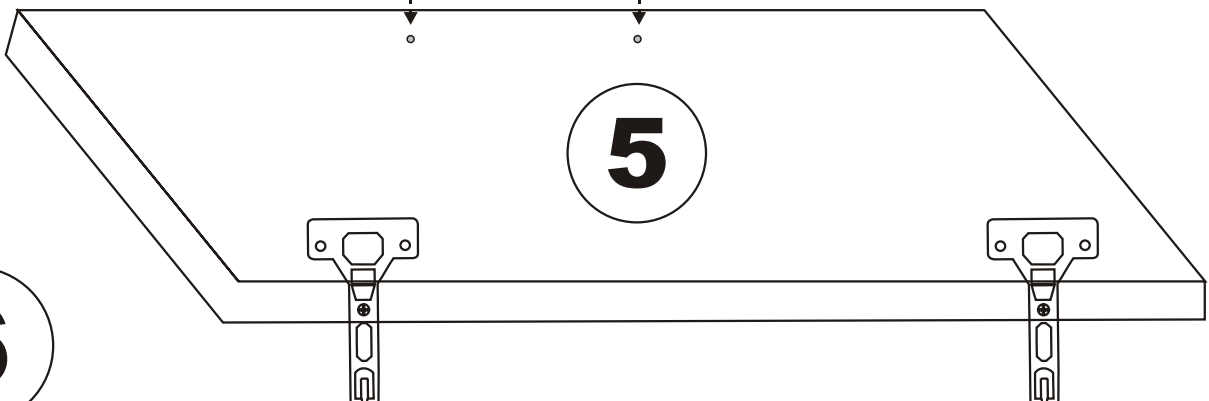

TEKOBA

Assembly Manual

KALUNE DESIGN
furniture

TEKOBA

ATTENTION !!

Minifix is the main connection material used in Decortile products ,
Before starting assembly , Please check the drawings below

Accessory List

A1 Minifix  12X	A2 Minifix  12X	A3  12X	C7  2X
B15  1X	N20  10X		C8  2X
 8X			

General View

2

4

B15

8

9