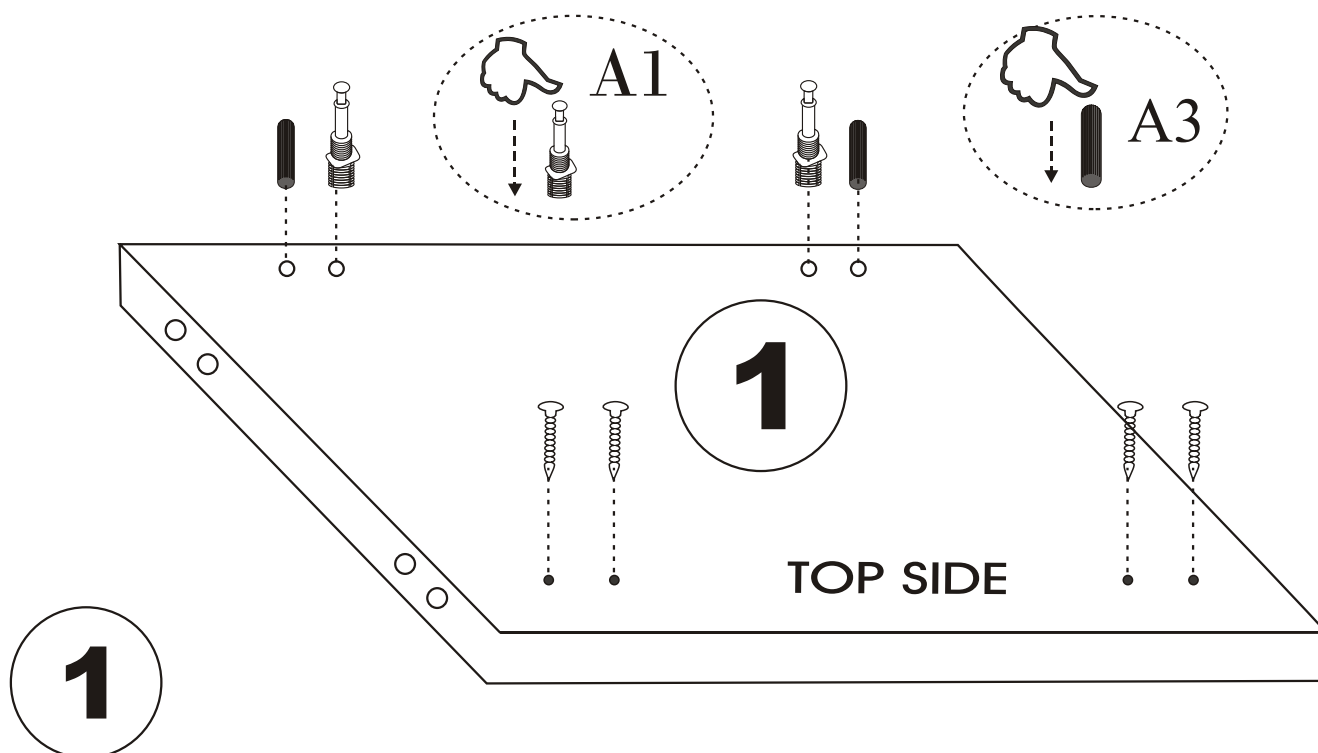

TEKOBA

Assembly Manual

KALUNE DESIGN
furniture

TEKOBA

ATTENTION !!

Minifix is the main connection material used in Decortile products ,
Before starting assembly , Please check the drawings below

Accessory List

A1 Minifix  12X	A2 Minifix  12X	A3  12X	C7  2X
B15  1X	N20  10X		C8  2X
 8X			

General View

2

4

B15

8

9