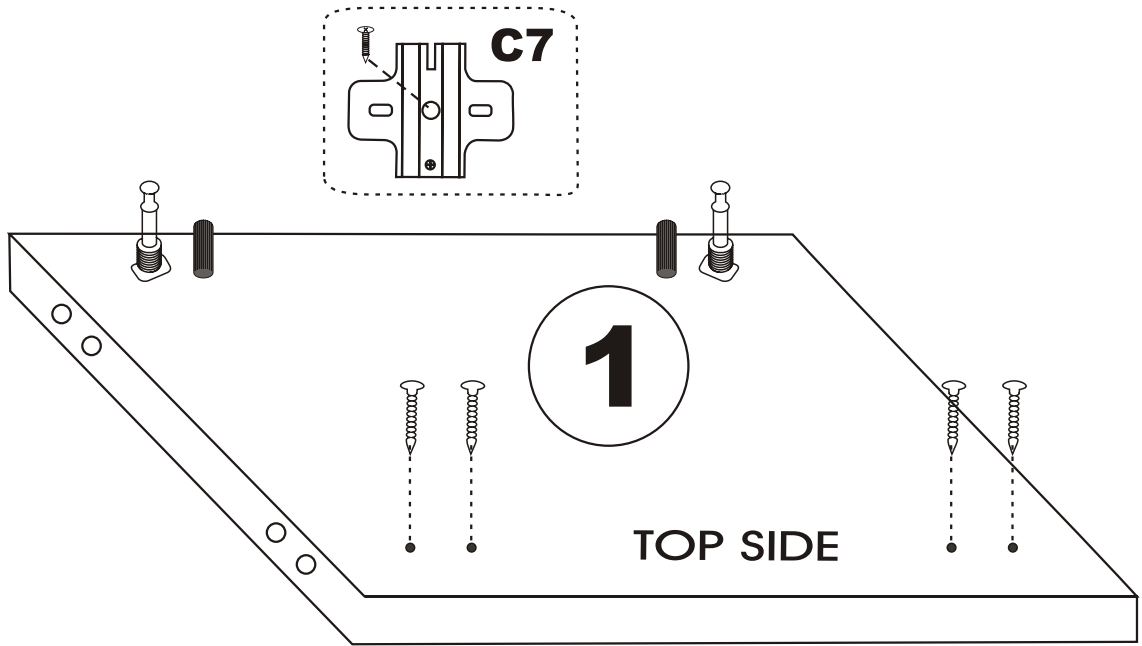

TEKOBA

Assembly Manual

KALUNE DESIGN
furniture

TEKOBA

ATTENTION !!

Minifix is the main connection material used in Decortile products ,
Before starting assembly , Please check the drawings below

Accessory List

A1 Minifix  12X	A2 Minifix  12X	A3  12X	C7  2X
B15  1X	N20  10X		C8  2X
 8X			

General View

2

4

B15

8

9