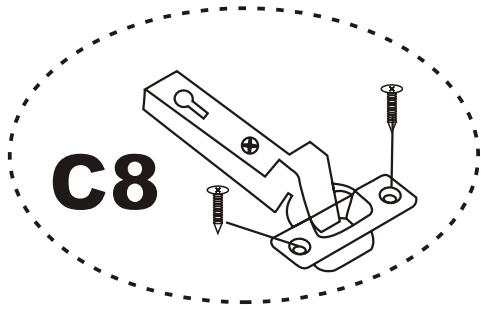

TEKOBA

Assembly Manual

KALUNE DESIGN
furniture

TEKOBA

ATTENTION !!

Minifix is the main connection material used in Decortile products ,
Before starting assembly , Please check the drawings below

Accessory List

A1 Minifix  12X	A2 Minifix  12X	A3  12X	C7  2X
B15  1X	N20  10X		C8  2X
 8X			

General View

2

4

B15

8

9