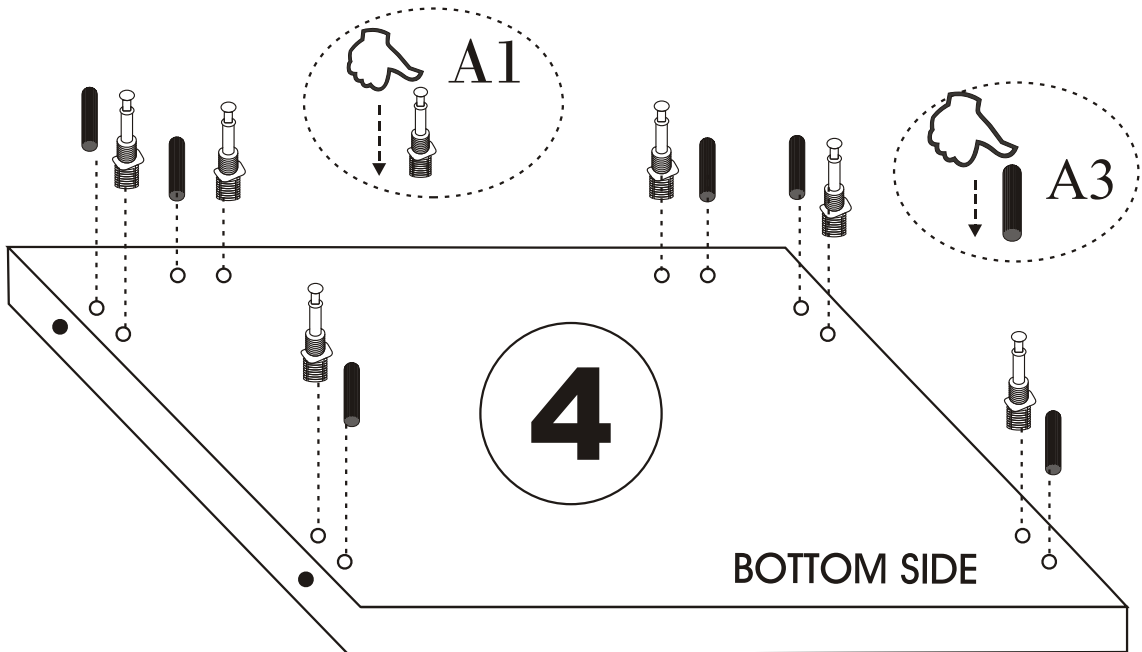

TEKOBA

Assembly Manual

KALUNE DESIGN
furniture

TEKOBA

ATTENTION !!

Minifix is the main connection material used in Decortile products ,
Before starting assembly , Please check the drawings below

Accessory List

A1 Minifix  12X	A2 Minifix  12X	A3  12X	C7  2X
B15  1X	N20  10X		C8  2X
 8X			

General View

2

4

B15

8

9