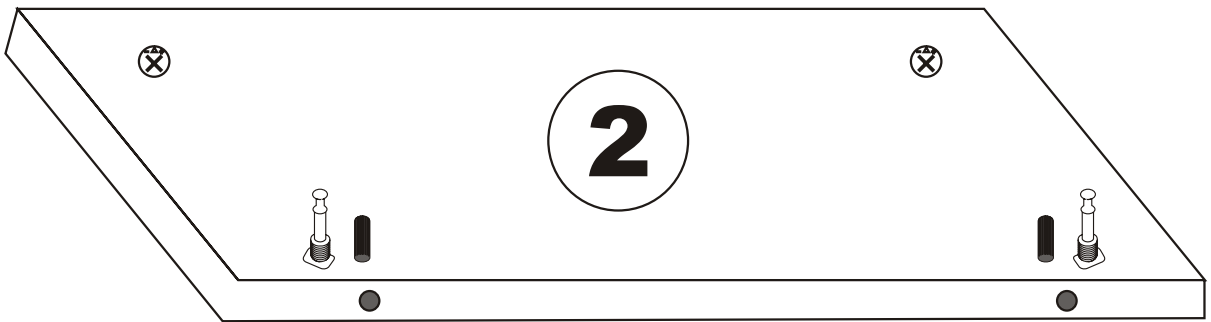

TEKOBA

Assembly Manual

KALUNE DESIGN
furniture

TEKOBA

ATTENTION !!

Minifix is the main connection material used in Decortile products ,
Before starting assembly , Please check the drawings below

Accessory List

A1 Minifix  12X	A2 Minifix  12X	A3  12X	C7  2X
B15  1X	N20  10X		C8  2X
 8X			

General View

2

4

B15

8

9